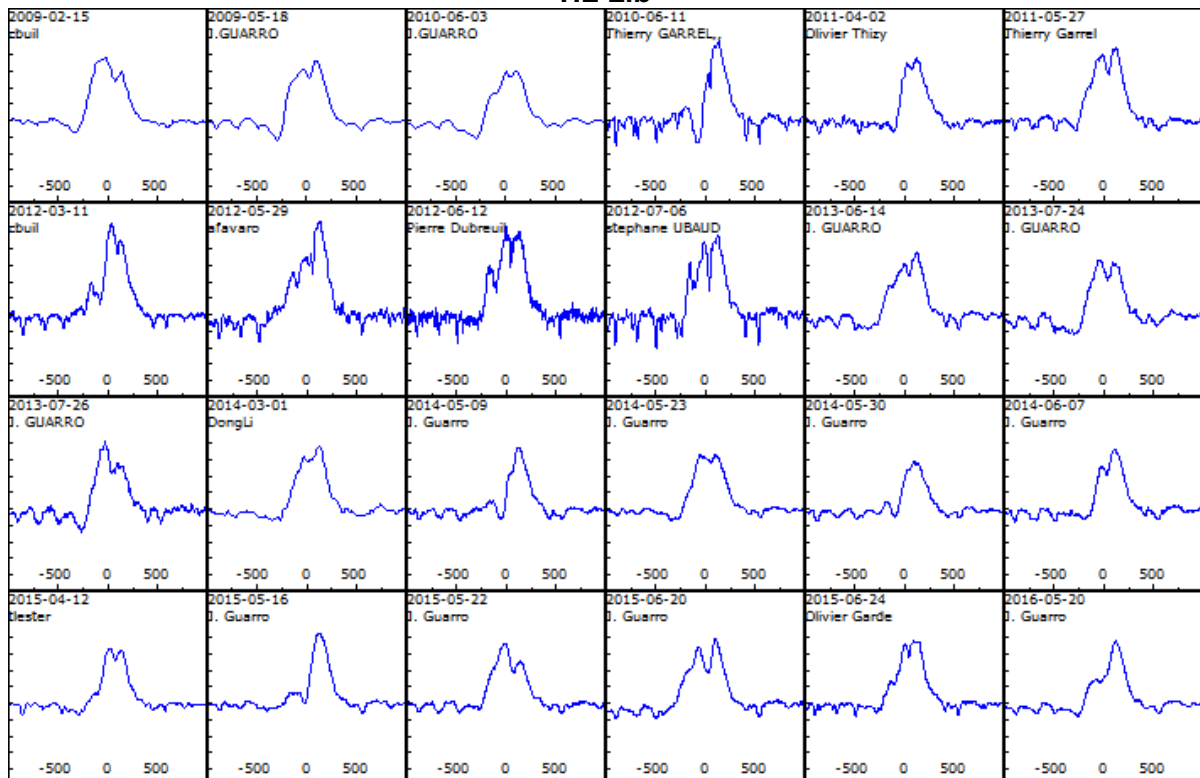

- 78 H-alpha spectra acquired
- 51 objects observed
- 15 observers contributed

The most observed objects were del Sco, FF Cm and del sco

Objects observed

| Classique | | | | | | | | ? | Herbig |
|-----------|----------|-----------|------------|-----------|-----------|-----------|-----------|---|--------|
| gam Cas | zet Crv | del Sco | AG Car | lam Cyg | HD 81357 | HD 75485 | V974 Her | | |
| FF Cam | GP Vir | QR Vul | 53 Boo | 11 Cyg | HD 127617 | HD 166917 | CX Dra | | |
| tet CrB | kap Dra | SHELIAK | 4 Her | ups Cyg | V471 Car | HD 75661 | CQ UMa | | |
| bet CMi | I Hya | HL Lib | BD+23 3183 | HD 171219 | NR Vel | HD 75551 | 25 Vul | | |
| nu Gem | 17 Sex | 66 Oph | zet Oph | 60 Cyg | OY Hya | HD 170009 | z Her | | |
| PHECDA | phi Leo | 48 Lib | HD 162428 | HD 183339 | HD 89884 | V353 Car | V1040 Sco | | |
| HD 306145 | HD 97253 | V2385 Oph | | | | | | | |

Emission increase since last observations

CX Dra

HD 162428

Moderate evolutions of H-alpha line

QR Vul

4 Her

25 Vul

HL Lib