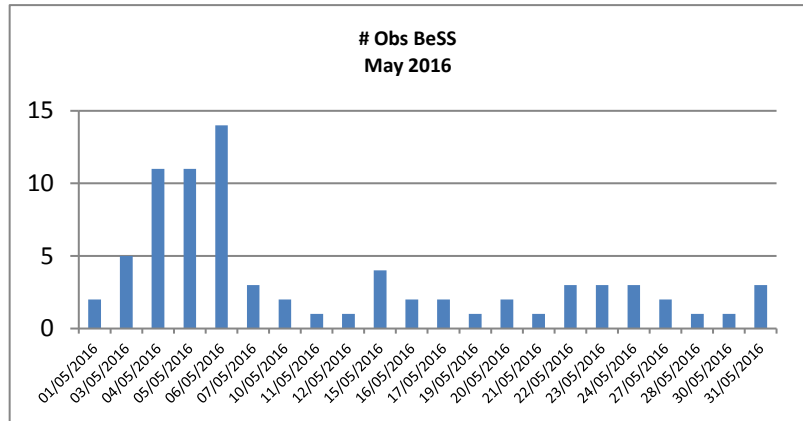

BeSS report – May 2016

Data compiled by Valérie Desnoux

| Observateur | Nb spec |
|----------------------|-----------|
| HOUPERT | 18 |
| GARREL | 9 |
| Bohsen | 9 |
| Sawicki | 8 |
| Guarro Fló | 6 |
| Sollecchia | 5 |
| Graham | 5 |
| GARDE | 4 |
| Lester | 3 |
| Wilson | 3 |
| Pollmann | 3 |
| Thizy | 2 |
| Berardi | 1 |
| Favaro | 1 |
| de Bruin | 1 |
| Total général | 78 |

- 78 H-alpha spectra acquired
- 51 objects observed
- 15 observers contributed

The most observed objects were del Sco, FF Cm and del sco

Objects observed

| Classique | | | | | | | | ? | Herbig |
|-----------|----------|-----------|------------|-----------|-----------|-----------|-----------|---|--------|
| gam Cas | zet Crv | del Sco | AG Car | lam Cyg | HD 81357 | HD 75485 | V974 Her | | |
| FF Cam | GP Vir | QR Vul | 53 Boo | 11 Cyg | HD 127617 | HD 166917 | CX Dra | | |
| tet CrB | kap Dra | SHELIAK | 4 Her | ups Cyg | V471 Car | HD 75661 | CQ UMa | | |
| bet CMi | I Hya | HL Lib | BD+23 3183 | HD 171219 | NR Vel | HD 75551 | 25 Vul | | |
| nu Gem | 17 Sex | 66 Oph | zet Oph | 60 Cyg | OY Hya | HD 170009 | z Her | | |
| PHECDA | phi Leo | 48 Lib | HD 162428 | HD 183339 | HD 89884 | V353 Car | V1040 Sco | | |
| HD 306145 | HD 97253 | V2385 Oph | | | | | | | |