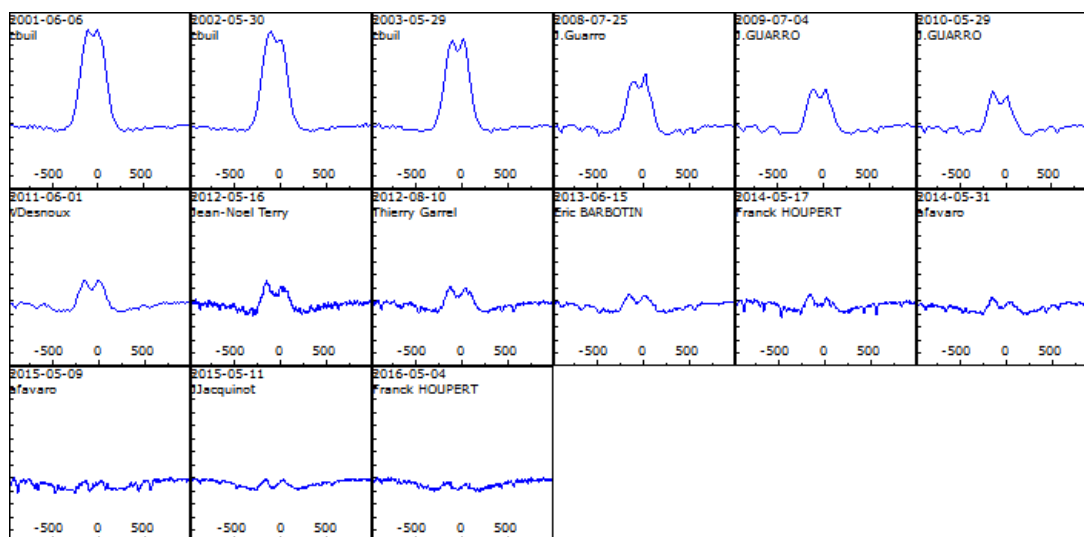

V974 Her

Authors

Valérie Desnoux

Valerie.desnoux@free.fr

Aras Site at <http://www.astrosurf.com/aras/>

BeSS database at <http://basebe.obspm.fr/basebe/>

ArasBeAM portal at <http://arasbeam.free.fr/>