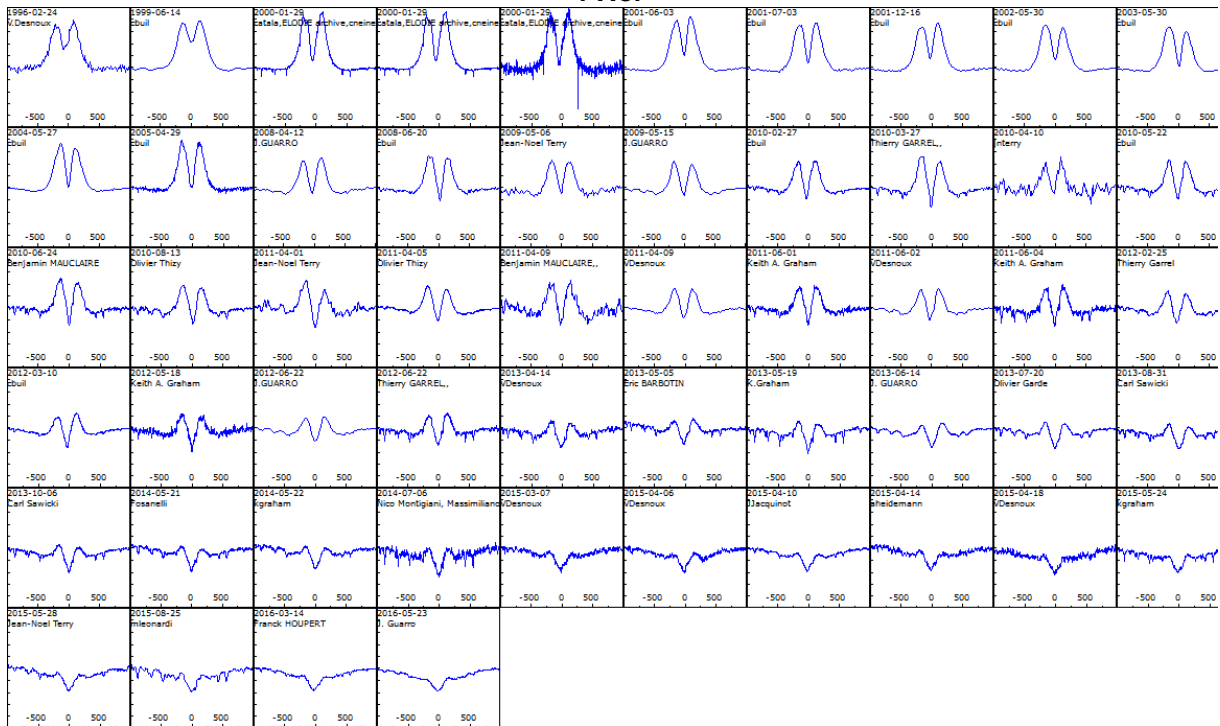

- 78 H-alpha spectra acquired
- 51 objects observed
- 15 observers contributed

The most observed objects were del Sco, FF Cm and del sco

Objects observed

| Classique | | | | | | | | ? | Herbig |
|-----------|----------|-----------|------------|-----------|-----------|-----------|-----------|---|--------|
| gam Cas | zet Crv | del Sco | AG Car | lam Cyg | HD 81357 | HD 75485 | V974 Her | | |
| FF Cam | GP Vir | QR Vul | 53 Boo | 11 Cyg | HD 127617 | HD 166917 | CX Dra | | |
| tet CrB | kap Dra | SHELIAK | 4 Her | ups Cyg | V471 Car | HD 75661 | CQ UMa | | |
| bet CMi | I Hya | HL Lib | BD+23 3183 | HD 171219 | NR Vel | HD 75551 | 25 Vul | | |
| nu Gem | 17 Sex | 66 Oph | zet Oph | 60 Cyg | OY Hya | HD 170009 | z Her | | |
| PHECDA | phi Leo | 48 Lib | HD 162428 | HD 183339 | HD 89884 | V353 Car | V1040 Sco | | |
| HD 306145 | HD 97253 | V2385 Oph | | | | | | | |

Emission increase since last observations

CX Dra

HD 162428

Moderate evolutions of H-alpha line

QR Vul

4 Her

25 Vul

HL Lib

Emission decrease of H-alpha line

AG Car

V974 Her

Authors

Valérie Desnoux

Valerie.desnoux@free.fr

Aras Site at <http://www.astrosurf.com/aras/>

BeSS database at <http://basebe.obspm.fr/basebe/>