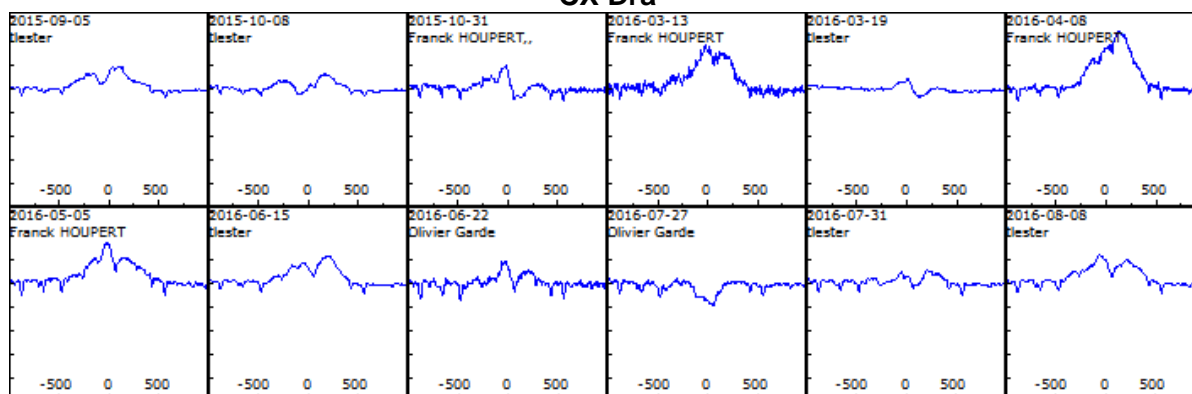

- 78 H-alpha spectra acquired
- 51 objects observed
- 15 observers contributed

The most observed objects were del Sco, FF Cm and del sco

Objects observed

| Classique | | | | | | | | ? | Herbig |
|-----------|----------|-----------|------------|-----------|-----------|-----------|-----------|---|--------|
| gam Cas | zet Crv | del Sco | AG Car | lam Cyg | HD 81357 | HD 75485 | V974 Her | | |
| FF Cam | GP Vir | QR Vul | 53 Boo | 11 Cyg | HD 127617 | HD 166917 | CX Dra | | |
| tet CrB | kap Dra | SHELIAK | 4 Her | ups Cyg | V471 Car | HD 75661 | CQ UMa | | |
| bet CMi | I Hya | HL Lib | BD+23 3183 | HD 171219 | NR Vel | HD 75551 | 25 Vul | | |
| nu Gem | 17 Sex | 66 Oph | zet Oph | 60 Cyg | OY Hya | HD 170009 | z Her | | |
| PHECDA | phi Leo | 48 Lib | HD 162428 | HD 183339 | HD 89884 | V353 Car | V1040 Sco | | |
| HD 306145 | HD 97253 | V2385 Oph | | | | | | | |

Emission increase since last observations

CX Dra

HD 162428

Moderate evolutions of H-alpha line

QR Vul

4 Her

25 Vul

HL Lib