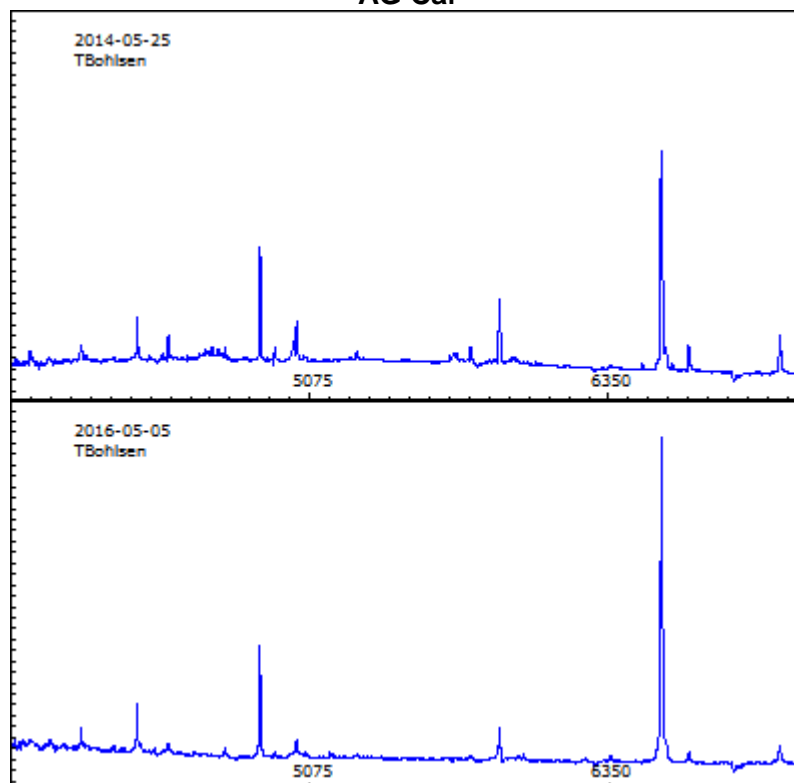

Emission decrease of H-alpha line

AG Car