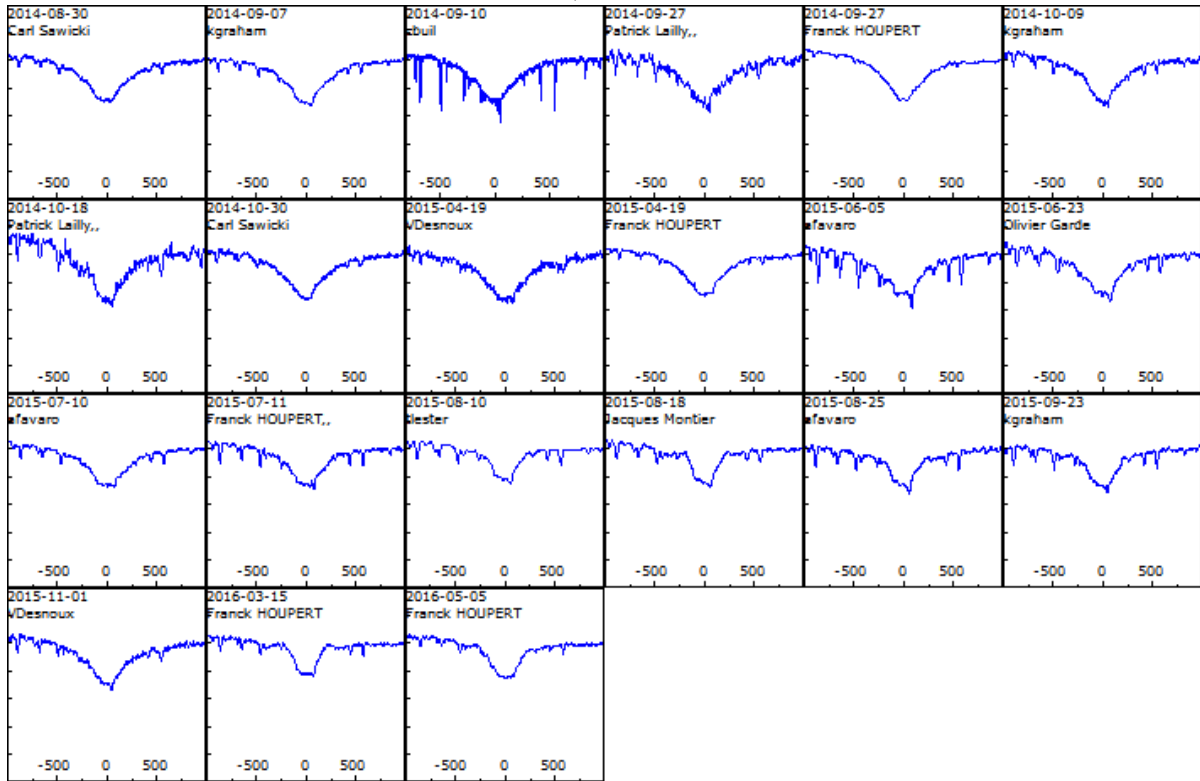

- 78 H-alpha spectra acquired
- 51 objects observed
- 15 observers contributed

The most observed objects were del Sco, FF Cm and del sco

Objects observed

| Classique | | | | | | | | ? | Herbig |
|-----------|----------|-----------|------------|-----------|-----------|-----------|-----------|---|--------|
| gam Cas | zet Crv | del Sco | AG Car | lam Cyg | HD 81357 | HD 75485 | V974 Her | | |
| FF Cam | GP Vir | QR Vul | 53 Boo | 11 Cyg | HD 127617 | HD 166917 | CX Dra | | |
| tet CrB | kap Dra | SHELIAK | 4 Her | ups Cyg | V471 Car | HD 75661 | CQ UMa | | |
| bet CMi | I Hya | HL Lib | BD+23 3183 | HD 171219 | NR Vel | HD 75551 | 25 Vul | | |
| nu Gem | 17 Sex | 66 Oph | zet Oph | 60 Cyg | OY Hya | HD 170009 | z Her | | |
| PHECDA | phi Leo | 48 Lib | HD 162428 | HD 183339 | HD 89884 | V353 Car | V1040 Sco | | |
| HD 306145 | HD 97253 | V2385 Oph | | | | | | | |

Emission increase since last observations

CX Dra

HD 162428

Moderate evolutions of H-alpha line

QR Vul

4 Her

25 Vul

HL Lib