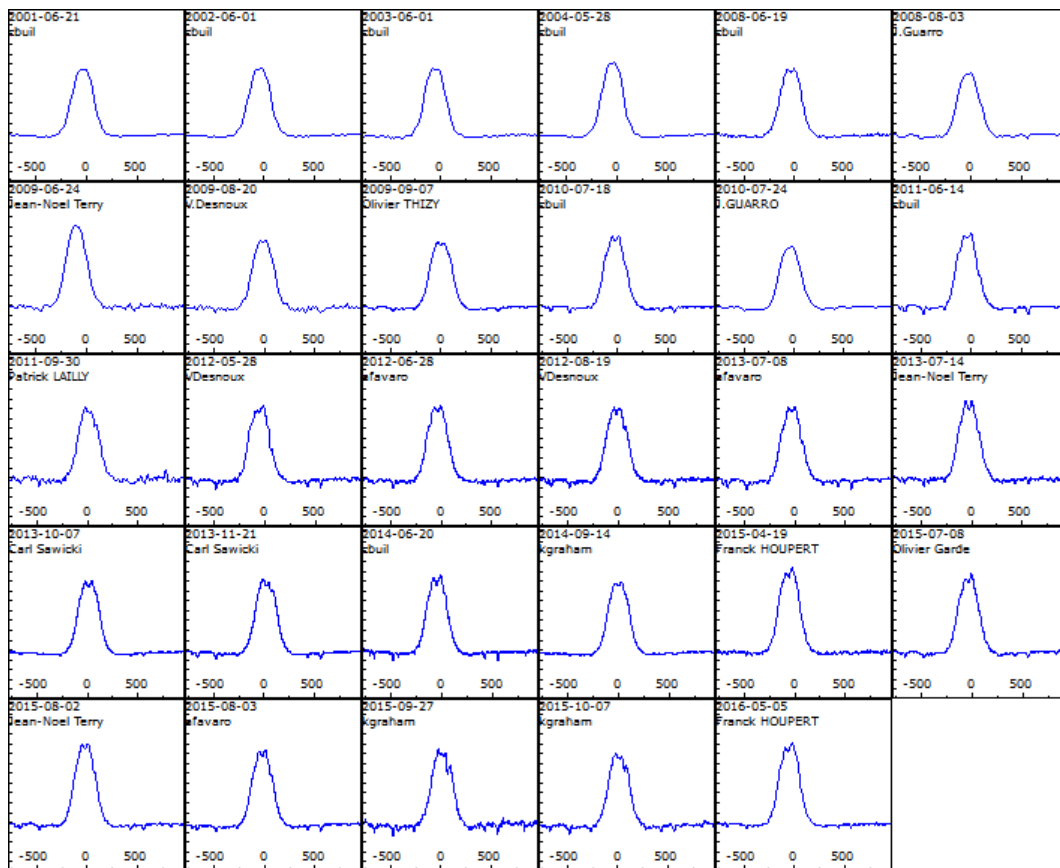

- 78 H-alpha spectra acquired
- 51 objects observed
- 15 observers contributed

The most observed objects were del Sco, FF Cm and del sco

Objects observed

| Classique | | | | | | | | ? | Herbig |
|-----------|----------|-----------|------------|-----------|-----------|-----------|-----------|---|--------|
| gam Cas | zet Crv | del Sco | AG Car | lam Cyg | HD 81357 | HD 75485 | V974 Her | | |
| FF Cam | GP Vir | QR Vul | 53 Boo | 11 Cyg | HD 127617 | HD 166917 | CX Dra | | |
| tet CrB | kap Dra | SHELIAK | 4 Her | ups Cyg | V471 Car | HD 75661 | CQ UMa | | |
| bet CMi | I Hya | HL Lib | BD+23 3183 | HD 171219 | NR Vel | HD 75551 | 25 Vul | | |
| nu Gem | 17 Sex | 66 Oph | zet Oph | 60 Cyg | OY Hya | HD 170009 | z Her | | |
| PHECDA | phi Leo | 48 Lib | HD 162428 | HD 183339 | HD 89884 | V353 Car | V1040 Sco | | |
| HD 306145 | HD 97253 | V2385 Oph | | | | | | | |

Emission increase since last observations

CX Dra

HD 162428

Moderate evolutions of H-alpha line

QR Vul

4 Her

25 Vul

HL Lib