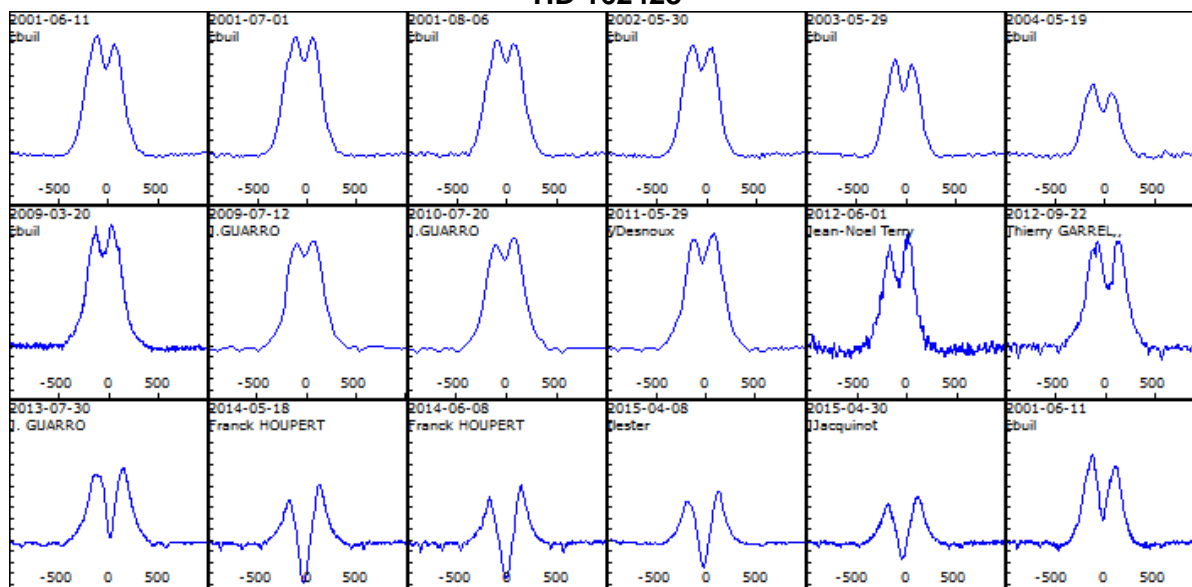

- 78 H-alpha spectra acquired
- 51 objects observed
- 15 observers contributed

The most observed objects were del Sco, FF Cm and del sco

Objects observed

| Classique | | | | | | | | ? | Herbig |
|-----------|----------|-----------|------------|-----------|-----------|-----------|-----------|---|--------|
| gam Cas | zet Crv | del Sco | AG Car | lam Cyg | HD 81357 | HD 75485 | V974 Her | | |
| FF Cam | GP Vir | QR Vul | 53 Boo | 11 Cyg | HD 127617 | HD 166917 | CX Dra | | |
| tet CrB | kap Dra | SHELIAK | 4 Her | ups Cyg | V471 Car | HD 75661 | CQ UMa | | |
| bet CMi | I Hya | HL Lib | BD+23 3183 | HD 171219 | NR Vel | HD 75551 | 25 Vul | | |
| nu Gem | 17 Sex | 66 Oph | zet Oph | 60 Cyg | OY Hya | HD 170009 | z Her | | |
| PHECDA | phi Leo | 48 Lib | HD 162428 | HD 183339 | HD 89884 | V353 Car | V1040 Sco | | |
| HD 306145 | HD 97253 | V2385 Oph | | | | | | | |

Emission increase since last observations

CX Dra

HD 162428

Moderate evolutions of H-alpha line

QR Vul

4 Her

25 Vul

HL Lib